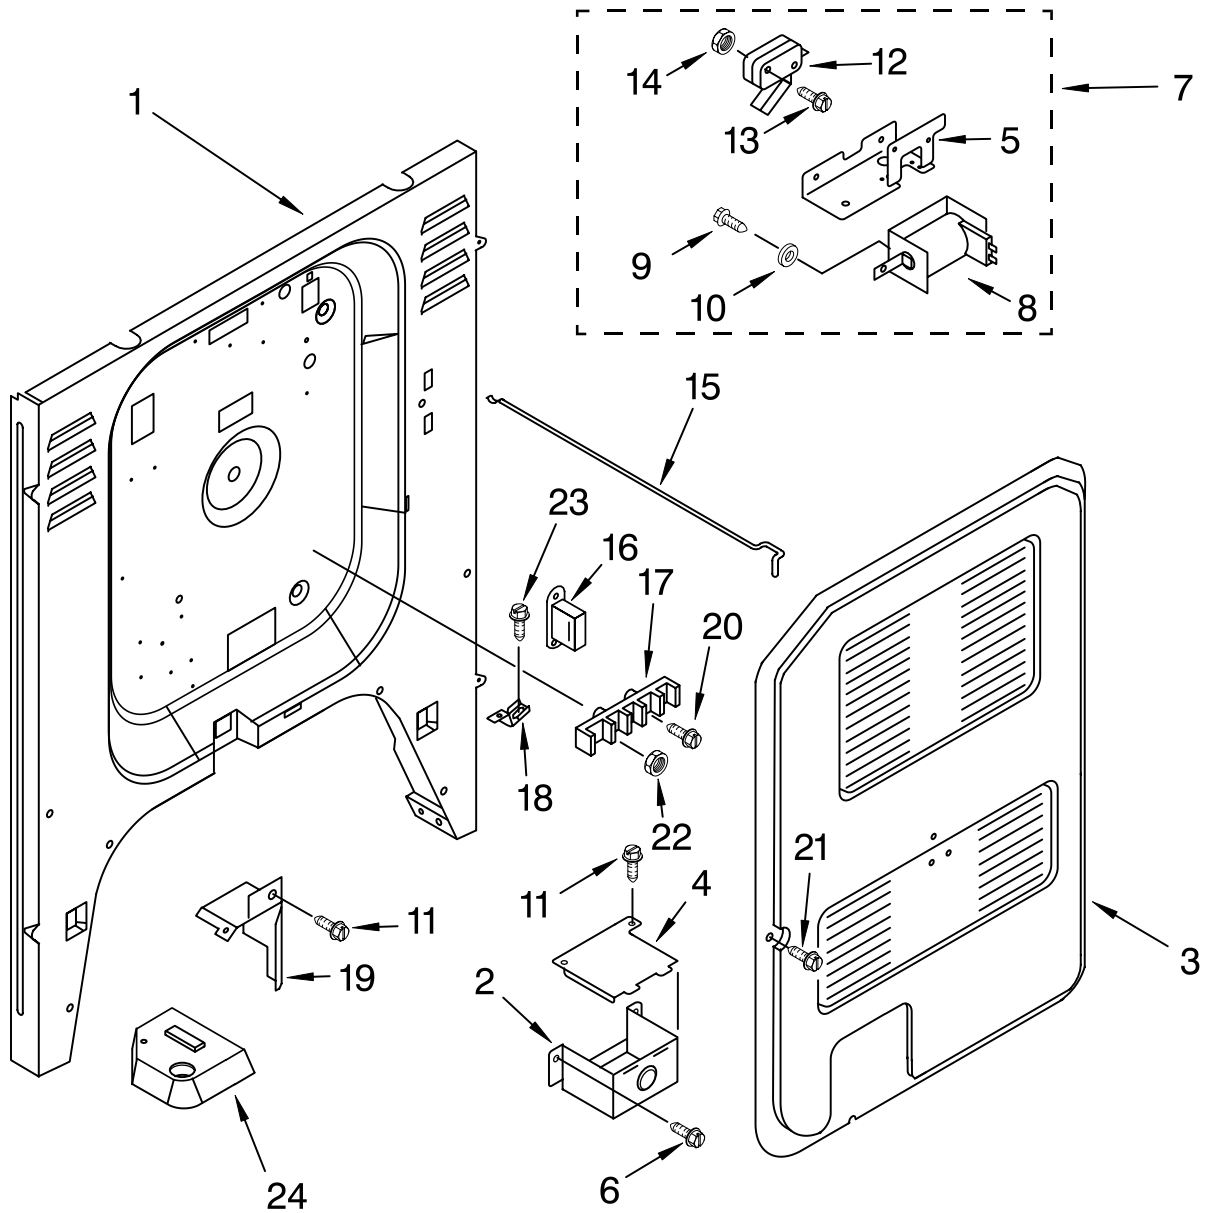

REAR CHASSIS PARTS

For Models: KERC607HWH0, KERC607HBL0, KERC607HBS0, KERC607HBT0
(White) (Black) (Black-Stainless) (Biscuit)

Illus. No.	Part No.	DESCRIPTION
1	9751051	Back panel, Chassis
2	9752344	Box, Terminal
3	9751353	Panel, Rear Cover
4	9752345	Cover, Terminal Box
5	9751418	Bracket, Lock
6	9780272	Screw
7	9751439	Oven Lock Assembly
8	9751590	Solenoid

Illus. No.	Part No.	DESCRIPTION
9	422222	Screw
10	424238	Washer
11	9780265	Screw
12	9751763	Switch, Interloc
13	9750887	Screw
14	9750888	Nut
15	9750523	Rod, Lock
16	3191044	Ballast, Light

Illus. No.	Part No.	DESCRIPTION
17	258076	Terminal Block
18	3169573	Ground Strap
	313660	Clip, (1)
19	9751798	Vent Back, Oven
20	98884	Screw
21	423247	Screw
22	112432	Nut
23	690989	Screw, Grounding
24	9753413	Block, Balance

FOR ORDERING INFORMATION REFER TO PARTS PRICE LIST